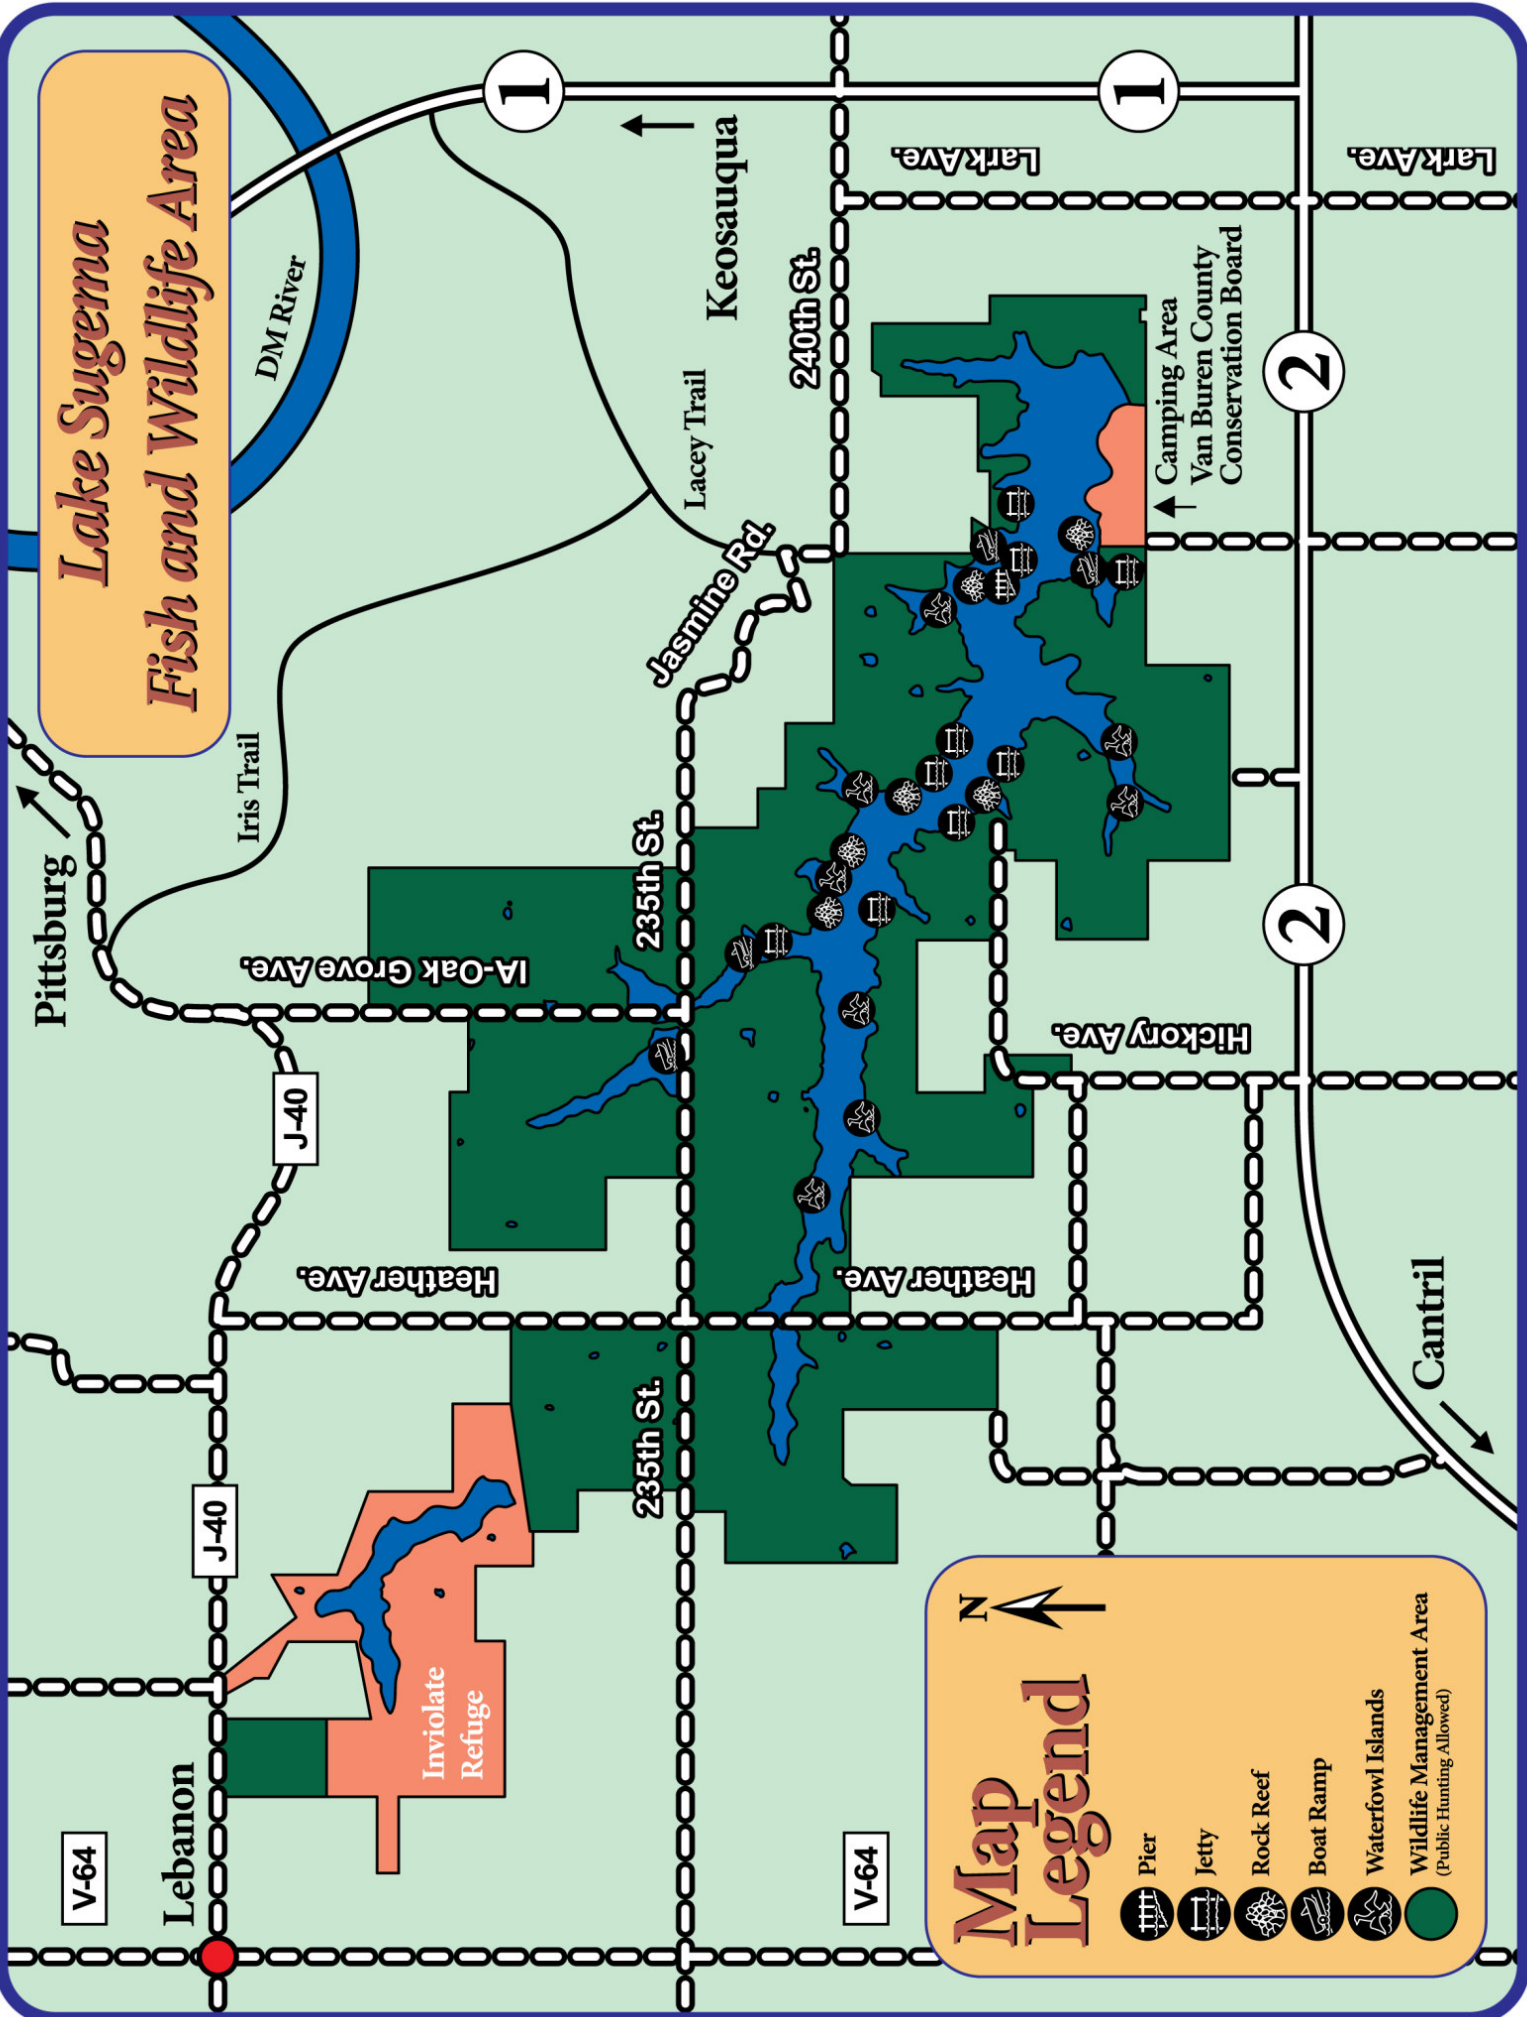

Lake Sugema Fish and Wildlife Area

Map Legend

- Pier
- Jetty
- Rock Reef
- Boat Ramp
- Waterfowl Islands
- Wildlife Management Area (Public Hunting Allowed)

V-64

Lebanon

J-40

Heather Ave.

Inviolable
Refuge

235th St.

V-64

Map
Legend

Pier

Jetty

Rock Reef

Boat Ramp

Waterfowl Islands

Wildlife Management Area
(Public Hunting Allowed)

Pittsburg

Iris Trail

IA-Oak Grove Ave.

J-40

Heather Ave.

235th St.

235th St.

Jasmine Rd.

Lacey Trail

Keosauqua

240th St.

Heather Ave.

Hickory Ave.

Camping Area
Van Buren County
Conservation Board

2