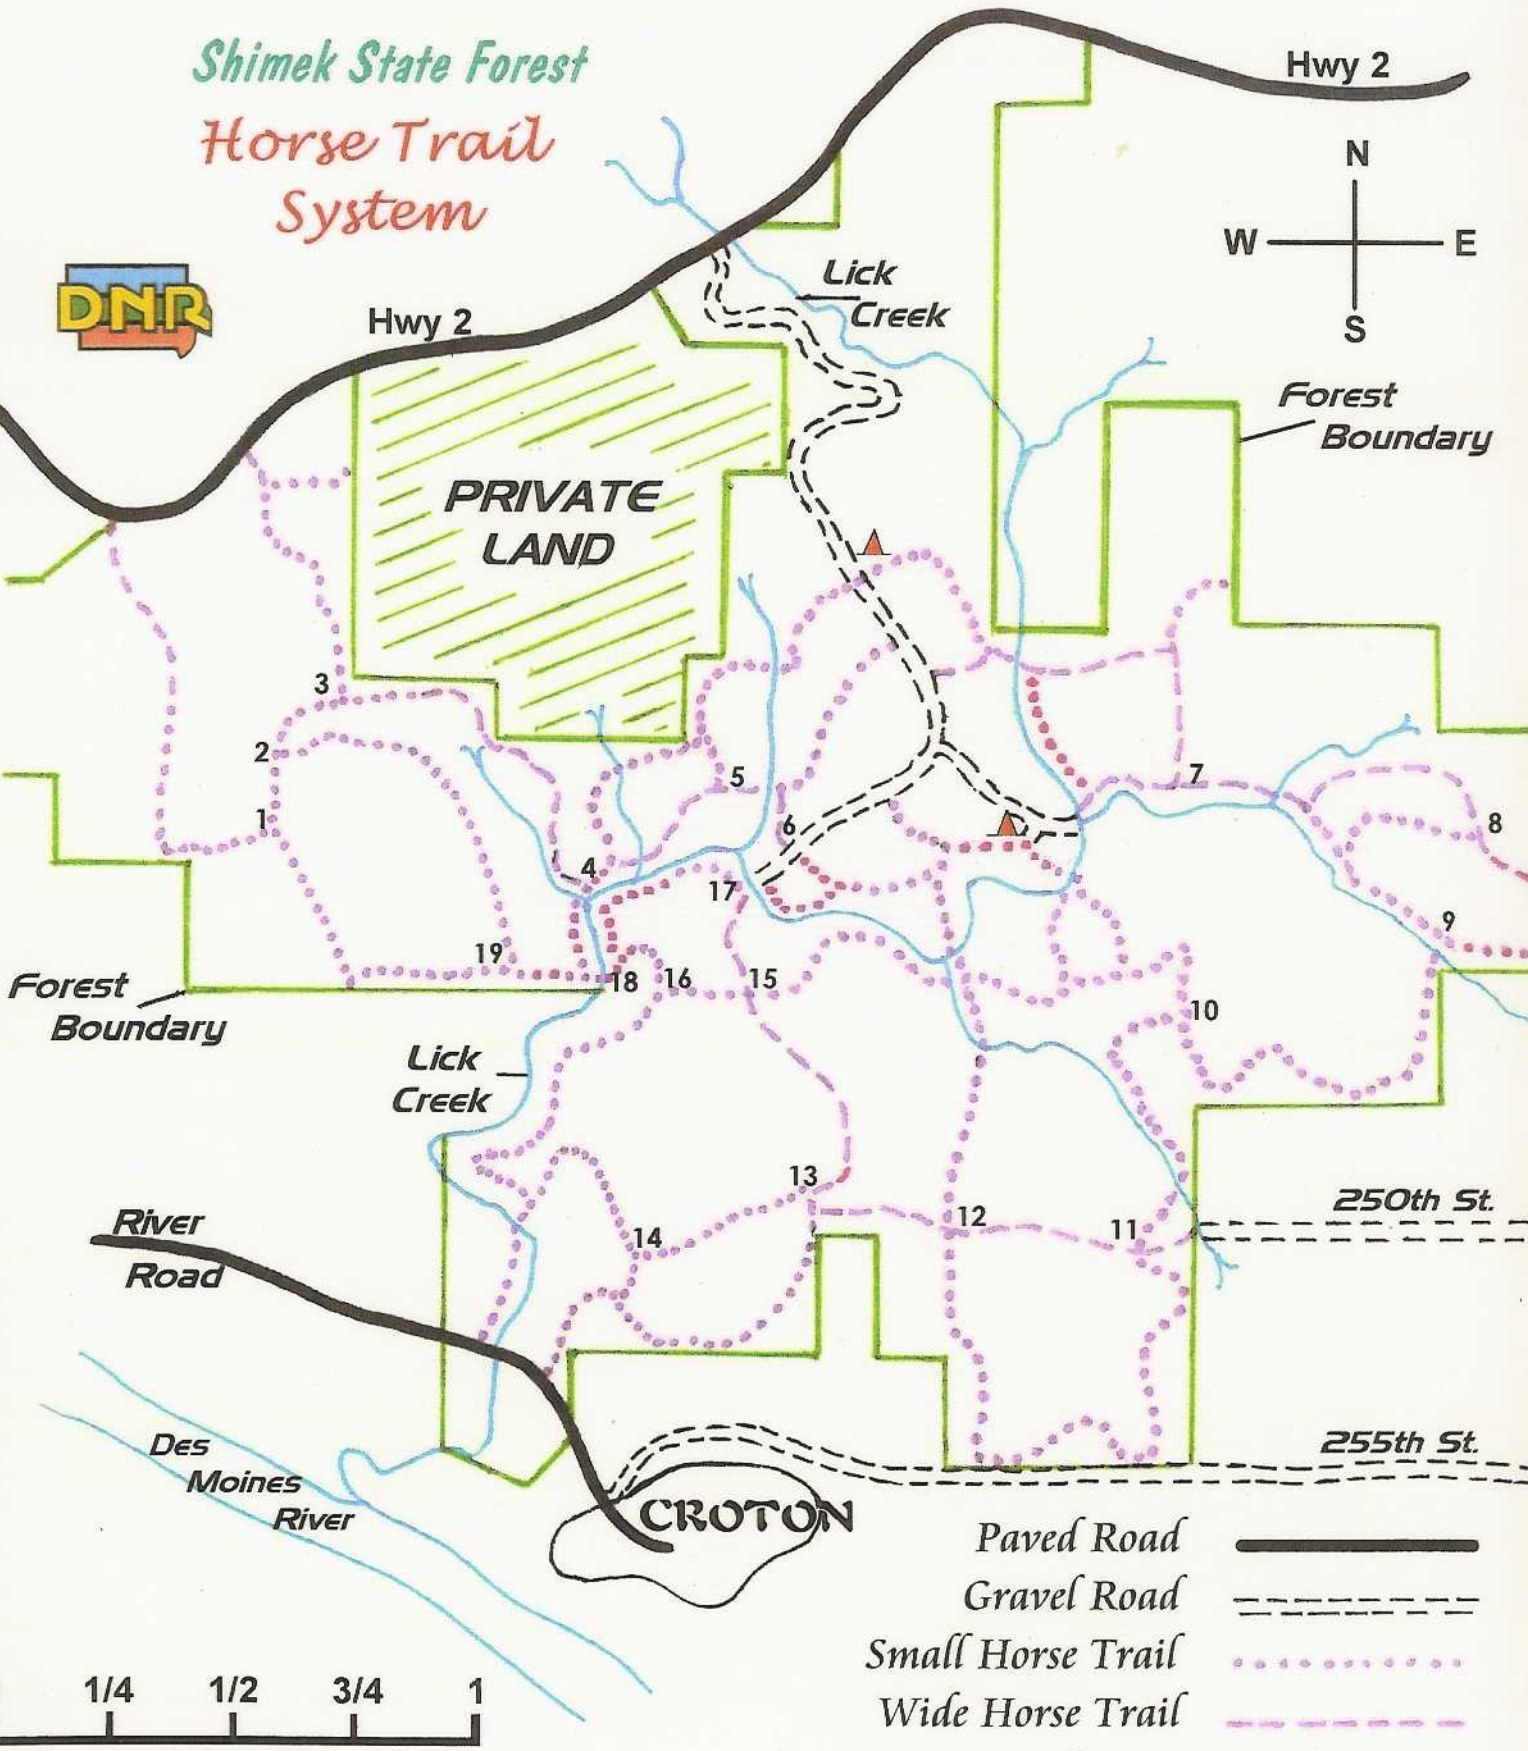

Shimek State Forest
Horse Trail System

Scale in miles

MAP PROVIDED BY IOWA DNR

- Paved Road
- Gravel Road
- Small Horse Trail
- Wide Horse Trail
- Stream
- Campground