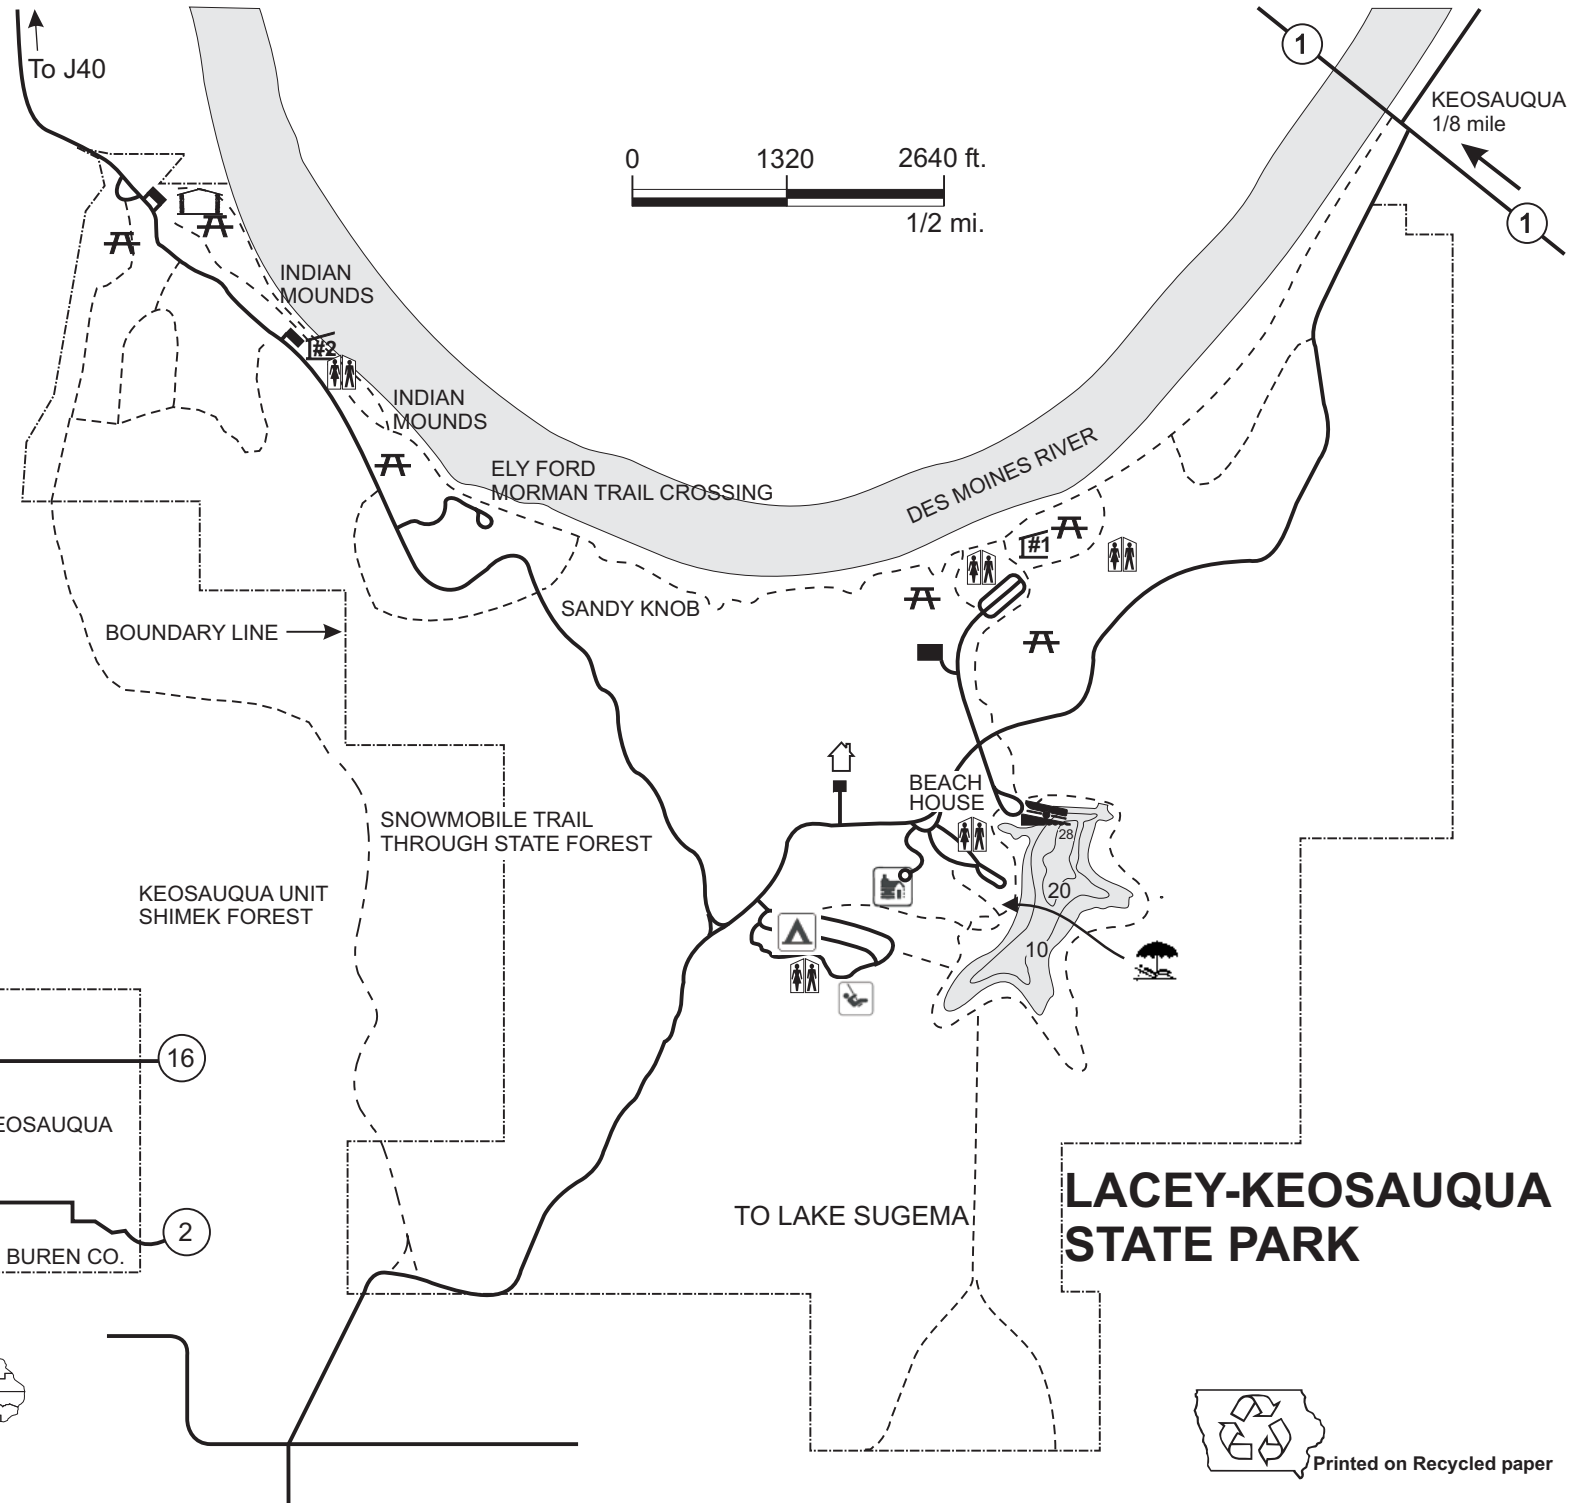

-  BEACH AREA
-  BOAT RAMP
-  CABIN AREA
-  CAMPGROUND
-  DAY-USE LODGE
-  PARK RESIDENCE
-  PICNIC AREA
-  PLAYGROUND
-  RESTROOM
-  SHELTER
-  HIKING TRAIL
-  MULTI-USE TRAIL  
HIKING  
SNOWMOBILE

# LACEY-KEOSAUQUA STATE PARK