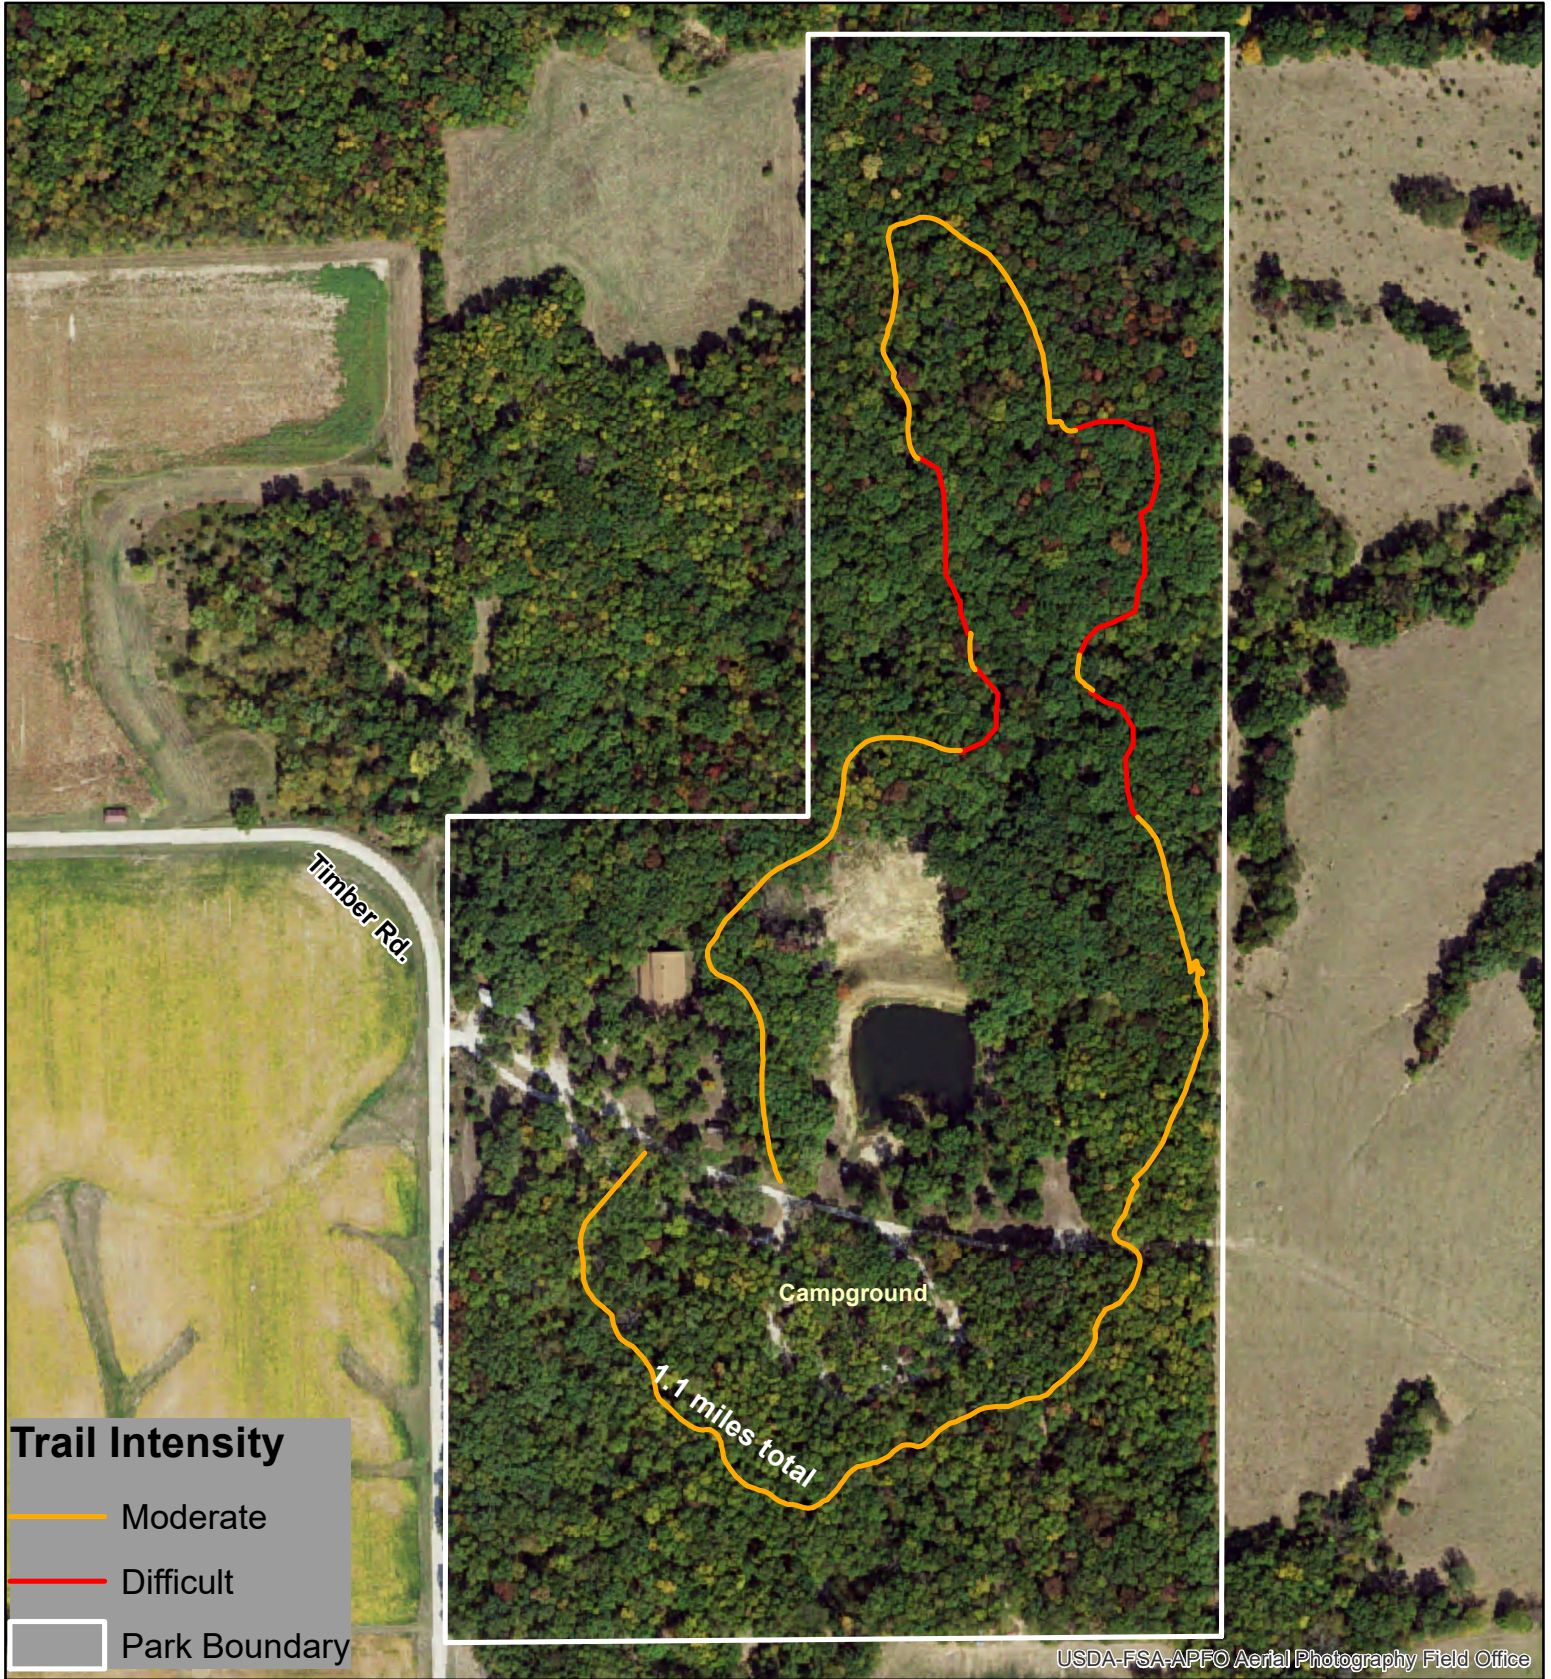

Morris Park

Trail Intensity

-  Moderate
-  Difficult
-  Park Boundary

Contact:
Van Buren County Conservation
(319) 293-3589
www.vbcountyconservation.com